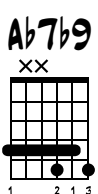

JUST THE WAY YOU ARE

GERARDO MONTALAT

MUSIC BY BILLIE JOEL
TABBED BY GERARDO MONTALAT

STANDARD TUNING

♩ = 120

INTRO

(XX) ORIGINAL CHORD

LET RING

1 2 3 4

E_b-7(b5)

LET RING

5 6 7 8

(DM6)

DM7

LET RING

9 10 11 12