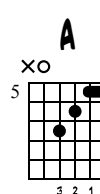

JUST THE WAY YOU ARE

GERARDO MONTALAT

MUSIC BY BILLIE JOEL
TABBED BY GERARDO MONTALAT

STANDARD TUNING

♩ = 120

INTRO

(XX) ORIGINAL CHORD

LET RING

1 2 3 4

E_b-7(b5)

LET RING

5 6 7 8

(DM6)

DM7

LET RING

9 10 11 12