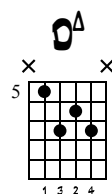

JUST THE WAY YOU ARE

GERARDO MONTALAT

MUSIC BY BILLIE JOEL
TABBED BY GERARDO MONTALAT

STANDARD TUNING

♩ = 120

INTRO

(XX) ORIGINAL CHORD

LET RING

1 2 3 4

E_b-7(b5)

LET RING

5 6 7 8

(DM6)

DM7

LET RING

9 10 11 12