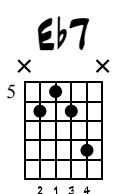

JUST THE WAY YOU ARE

GERARDO MONTALAT

MUSIC BY BILLIE JOEL
TABBED BY GERARDO MONTALAT

STANDARD TUNING

♩ = 120

INTRO

(XX) ORIGINAL CHORD

LET RING

1 2 3 4

E_b-7(b5)

LET RING

5 6 7 8

(DM6)

DM7

LET RING

9 10 11 12