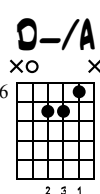

JUST THE WAY YOU ARE

GERARDO MONTALAT

MUSIC BY BILLIE JOEL
TABBED BY GERARDO MONTALAT

STANDARD TUNING

♩ = 120

INTRO

(XX) ORIGINAL CHORD

LET RING

1 2 3 4

E_b-7(b5)

LET RING

5 6 7 8

(DM6)

DM7

LET RING

9 10 11 12