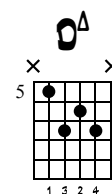

JUST THE WAY YOU ARE

GERARDO MONTALAT

MUSIC BY BILLIE JOEL
TABBED BY GERARDO MONTALAT

STANDARD TUNING

♩ = 120

INTRO

(XX) ORIGINAL CHORD

LET RING

1 2 3 4

E_b-7(b5)

LET RING

5 6 7 8

(DM6)

DM7

LET RING

9 10 11 12