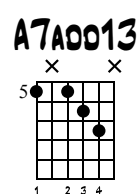

JUST THE WAY YOU ARE

GERARDO MONTALAT

MUSIC BY BILLIE JOEL
TABBED BY GERARDO MONTALAT

STANDARD TUNING

♩ = 120

INTRO

(XX) ORIGINAL CHORD

LET RING

1 2 3 4

E_b-7(b5)

LET RING

5 6 7 8

(DM6)

DM7

LET RING

9 10 11 12