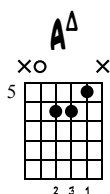

JUST THE WAY YOU ARE

GERARDO MONTALAT

MUSIC BY BILLIE JOEL
TABBED BY GERARDO MONTALAT

STANDARD TUNING

♩ = 120

INTRO

(XX) ORIGINAL CHORD

LET RING

1 2 3 4

E_b-7(b5)

LET RING

5 6 7 8

(DM6)

DM7

LET RING

9 10 11 12